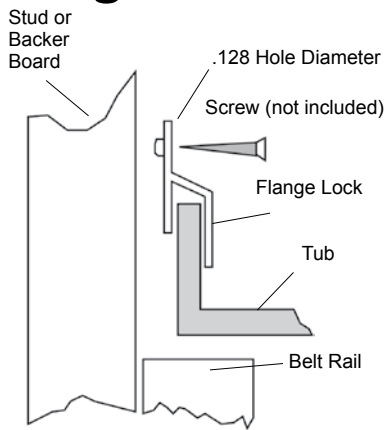

Bath/Tub Repair Kit

Comes with everything for the most demanding repairs to all types of plastics, fiberglass and even enamel bath fixtures. Shower stall cracks can be repaired in minutes.

0110235

Flange Locks