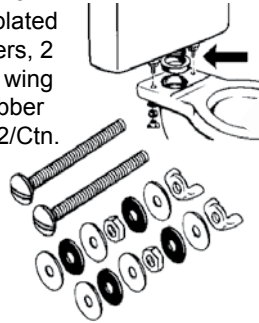

Tank to Bowl Bolt Set

2 each solid brass 5/16-18 x 3" bolts, 4 plated steel washers, 2 hex nuts, 2 wing nuts & 4 rubber washers. 72/Ctn.

0372901

Toilet Tank Lever

Front Mount. C.P. single action tank lever.